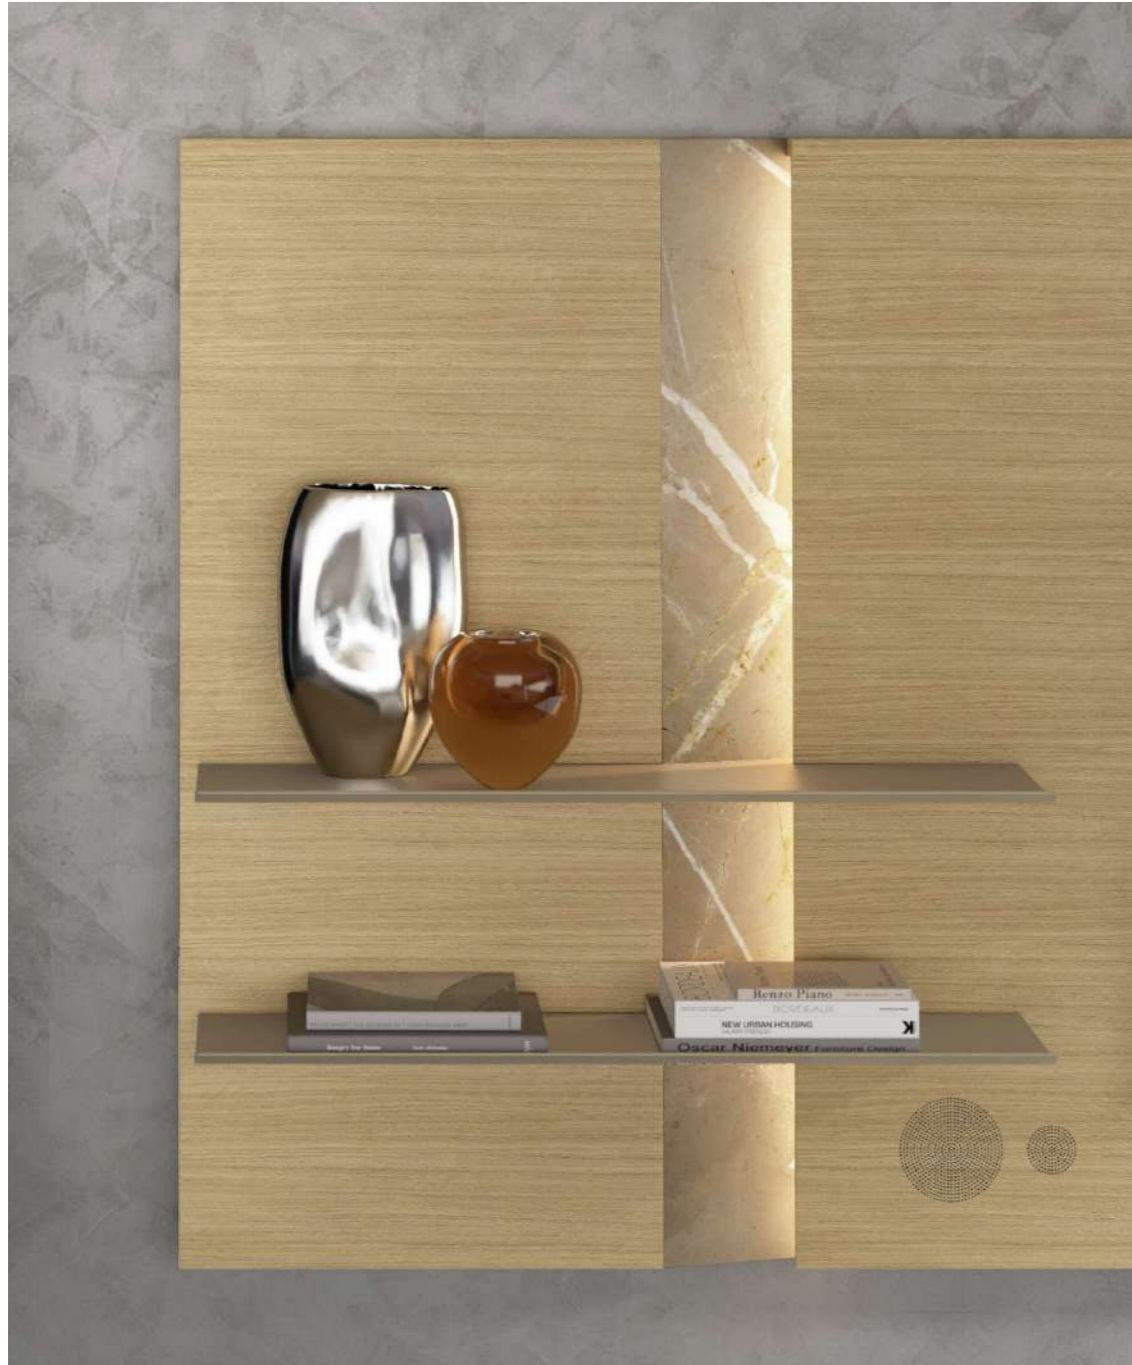

DETAIL N02

DETAIL N03

DETAIL N04

DETAIL N01

DETAIL N02

OUR
PROPOSALS
SUGGESTED COLOURS AND FINISHES

Black Oak, Black Marquina Marble & Iron

Light Walnut, Travertine & Titanium

Natural Oak, Imperial Gray Marble & Titanium

Light Walnut & Titanium

Black Oak, Pistachio & Brass

Canaletto Walnut, Borgogna & Titanium

SIDEBOARD

DETAIL N01

DETAIL N02

*TECHNICAL
DETAILS*