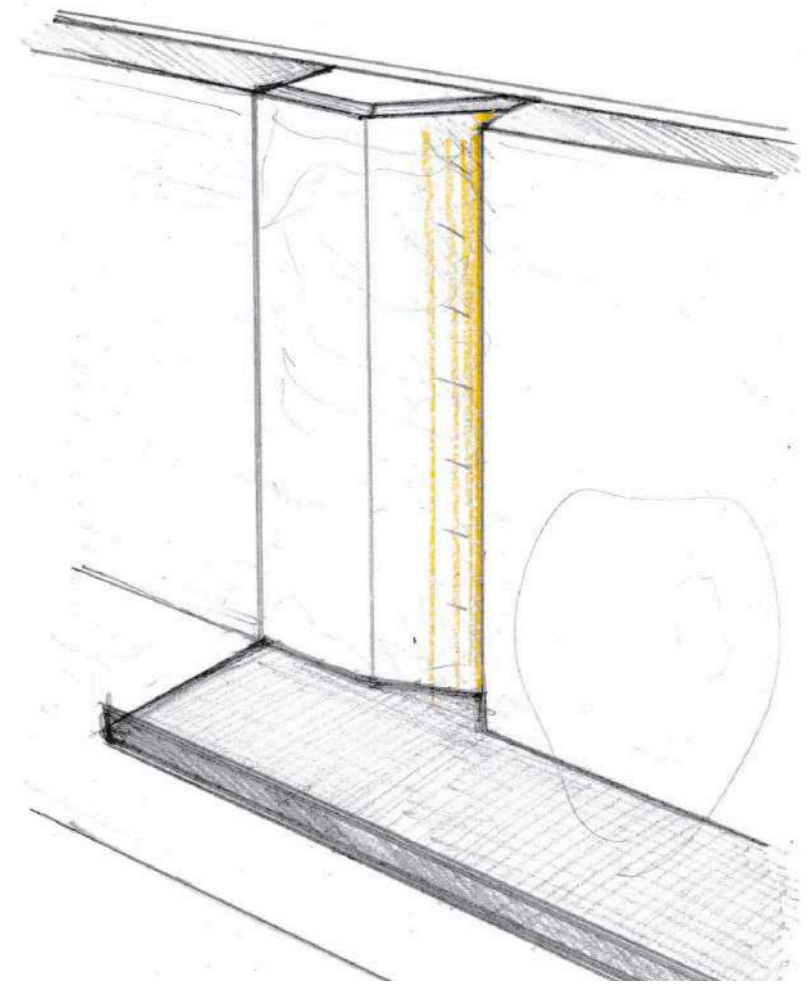

SLASH

TURATIT4
PRESENTS
SLASH

Simple, Original & Made in Italy
Designer Giuseppe Dell'Orto

DETAIL N01

DETAIL N02

DETAIL N03

DETAIL N04

DETAIL N01