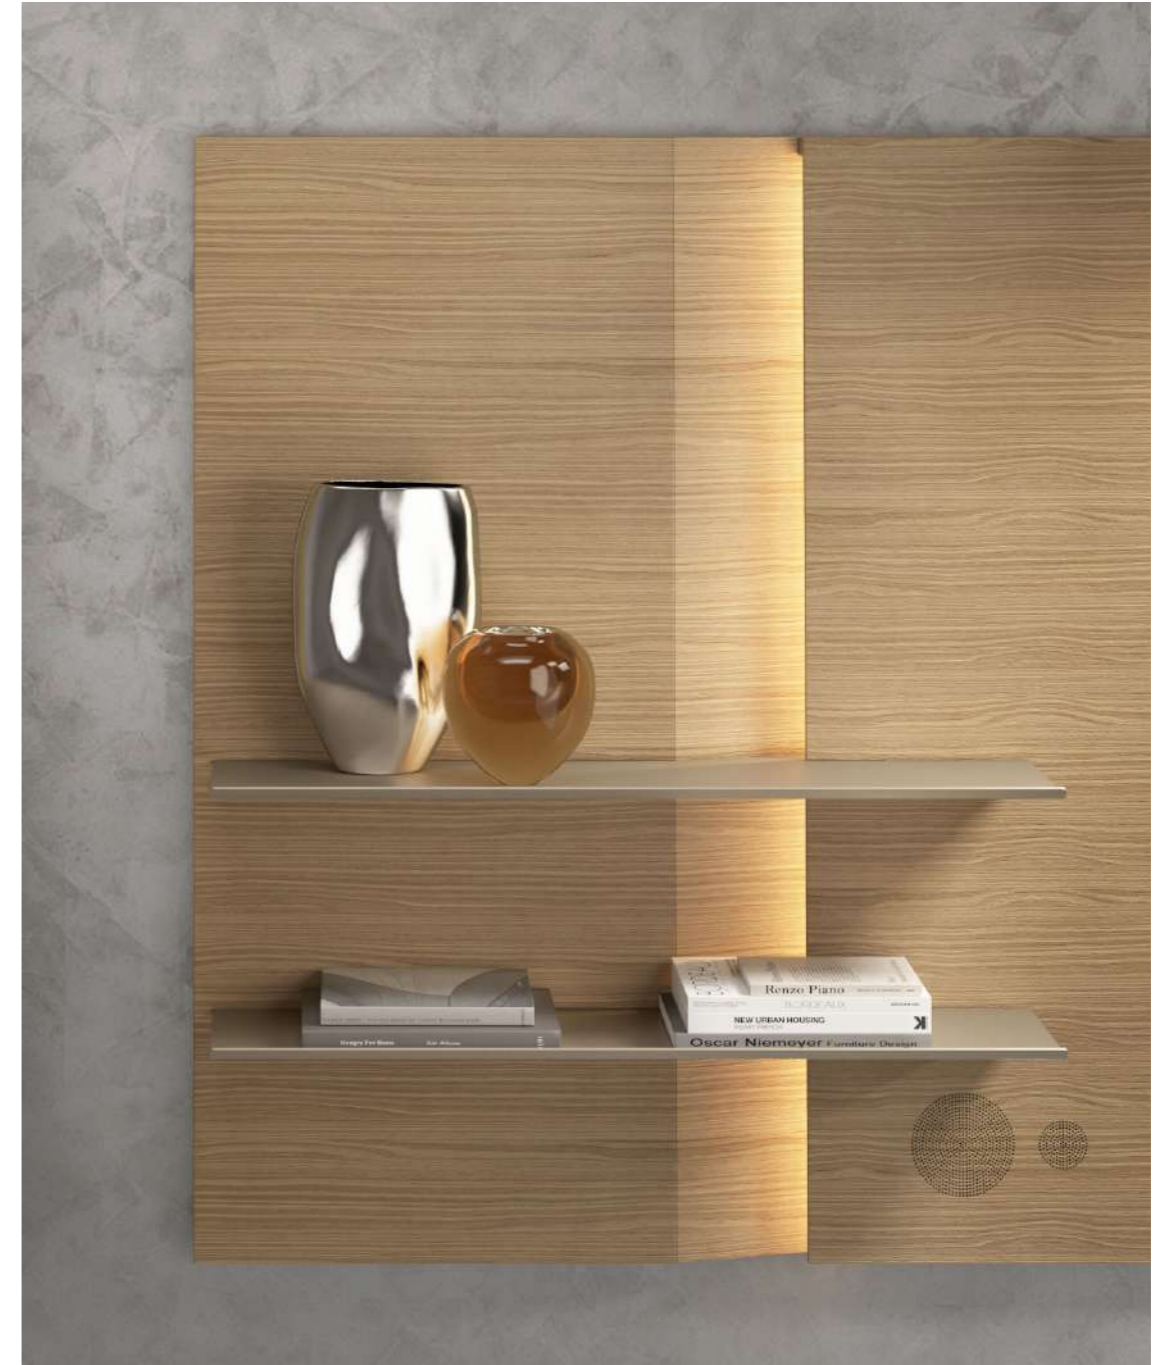

DETAIL N02

DETAIL N03

DETAIL N04

DETAIL N01

DETAIL N02

OUR
PROPOSALS
SUGGESTED COLOURS AND FINISHES

Black Oak, Black Marquina Marble & Iron

Light Walnut, Travertine & Titanium

Natural Oak, Imperial Gray Marble & Titanium

Light Walnut & Titanium

Black Oak, Pistachio & Brass

Canaletto Walnut, Borgogna & Titanium

SIDEBOARD

DETAIL N01

DETAIL N02

*TECHNICAL
DETAILS*