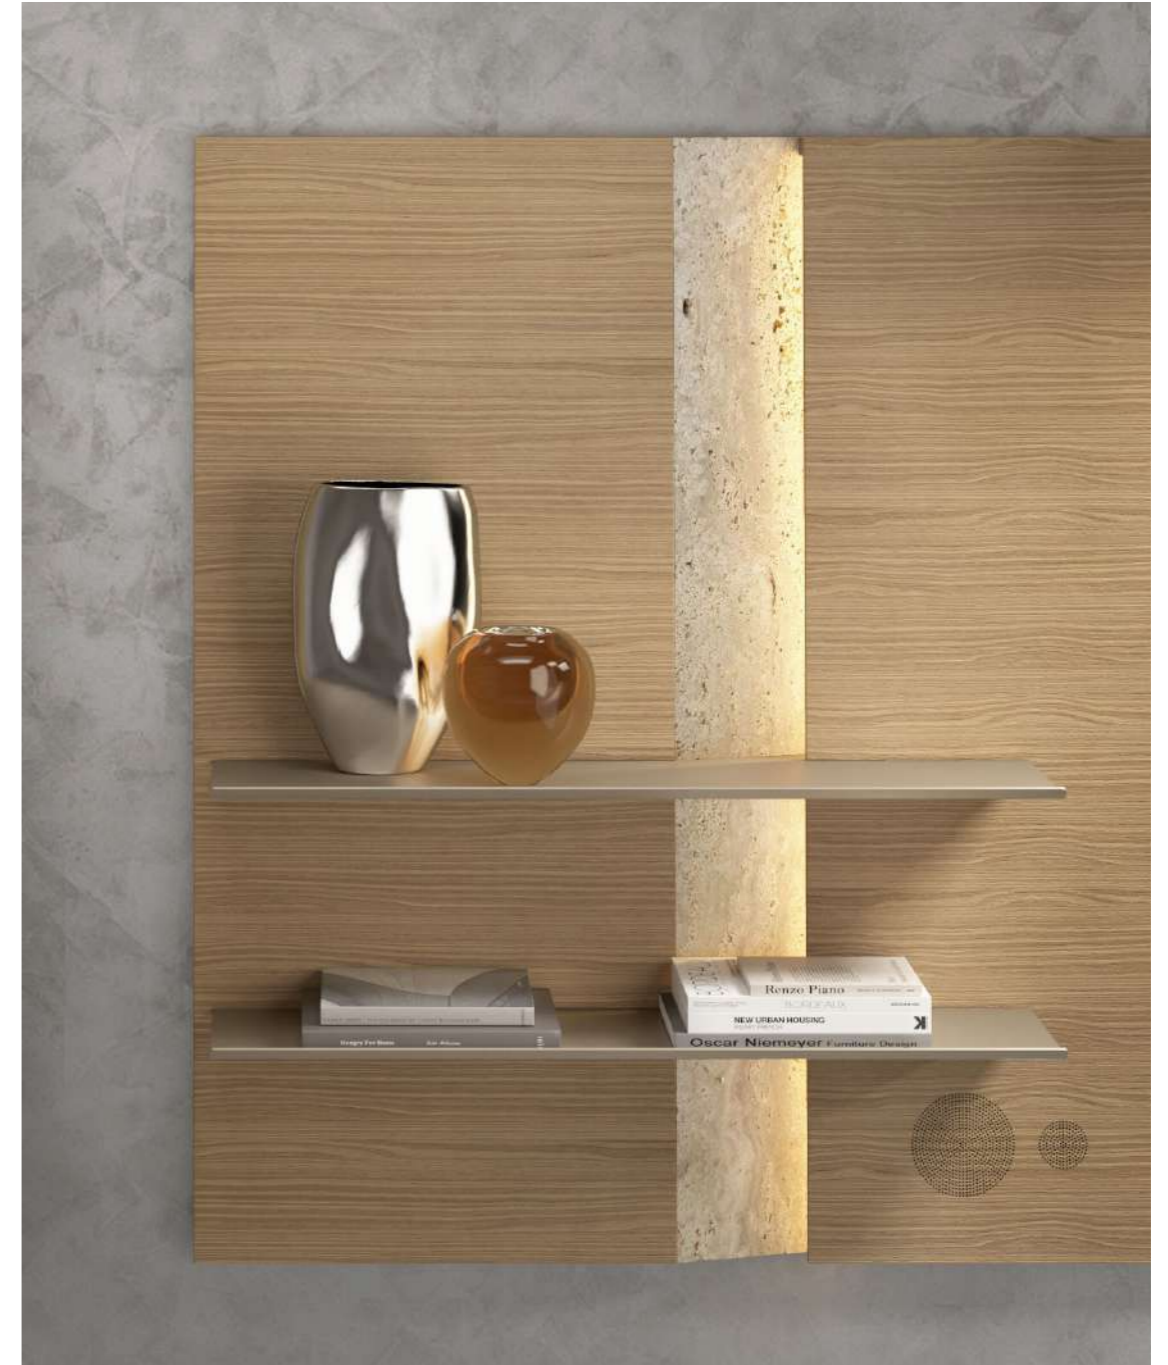

DETAIL N02

DETAIL N03

DETAIL N04

DETAIL N01

DETAIL N02

OUR
PROPOSALS
SUGGESTED COLOURS AND FINISHES

Black Oak, Black Marquina Marble & Iron

Light Walnut, Travertine & Titanium

Natural Oak, Imperial Gray Marble & Titanium

Light Walnut & Titanium

Black Oak, Pistachio & Brass

Canaletto Walnut, Borgogna & Titanium

SIDEBOARD

DETAIL N01

DETAIL N02

*TECHNICAL
DETAILS*